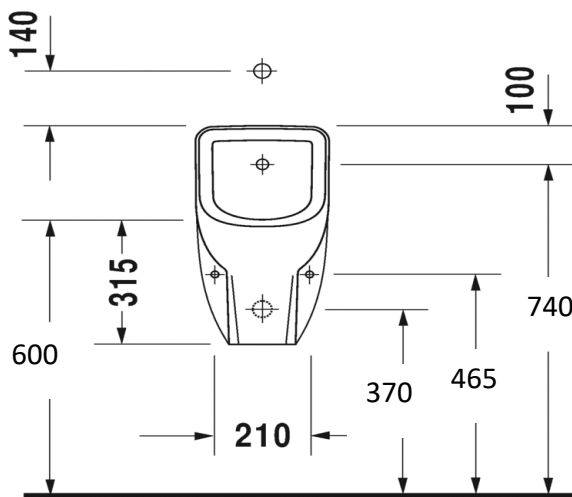

TECHNICAL SCHEDULE

Duravit D Code Exposed Urinal

Code: 828.30

Requires
Q5100
Sifra Exposed
Urinal Flush Valve

Top of front lip to be 600mm from finished floor

Inspirational + European + Bathroomware

t 09 444 5656