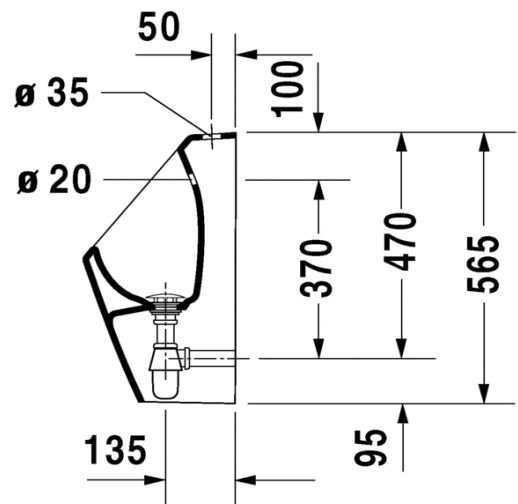

TECHNICAL SCHEDULE

Duravit D Code Exposed Urinal

Code: 828.30

Requires
Q5100
Sifra Exposed
Urinal Flush Valve

Top of front lip to be 600mm from finished floor

Inspirational + European + Bathroomware

t 09 444 5656