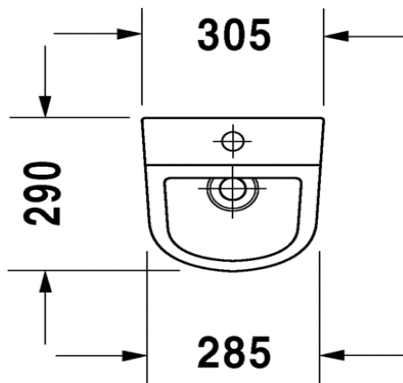

TECHNICAL SCHEDULE

Duravit D Code Exposed Urinal

Code: 828.30

Requires
Q5100
Sifra Exposed
Urinal Flush Valve

Top of front lip to be 600mm from finished floor

Inspirational + European + Bathroomware

t 09 444 5656